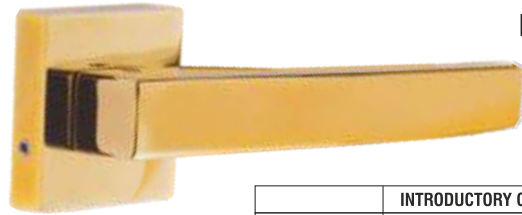

MORTISE ROSE HANDLE - BRASS

MHR630

	INTRODUCTORY OFFER - ₹	MRP ₹
AB & SS	2895	3760
GL, RG & GB	3760	4895

MHR633

	INTRODUCTORY OFFER - ₹	MRP ₹
AB & SS	2710	3605
GL, RG & GB	3360	4380

MORTISE ROSE HANDLE - ZINC